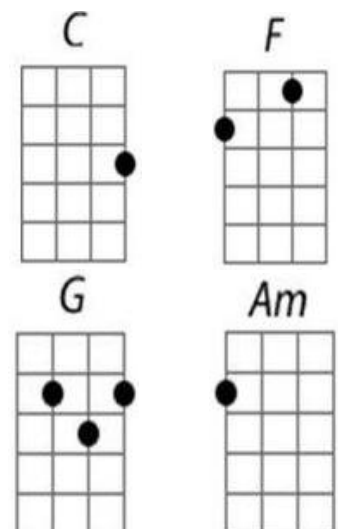

Christ a-lone, corner - stone

C - 2 F - 2 Am - 2 G - 2

Weak made strong in the Savior's love

C - 2 F - 2 Am - 2 G - 4 C - 8

Through the storm, He is Lord, Lord of all

Verse 2

C - 8

When darkness seems to hide His face

F - 4 G - 4

I rest on His un-changing grace

Am - 8

In every high and stormy gale

F - 2 G - 2 C - 4

My anchor holds within the veil

F - 2 G - 2 C - 8

My anchor holds within the veil

Chords Used

Chorus

F - 2 Am - 2 G - 2

Christ a-lone, corner - stone

C - 2 F - 2 Am - 2 G - 2

Weak made strong in the Savior's love

C - 2 F - 2 Am - 2 G - 4 C - 4

Through the storm, He is Lord, Lord of all

Dressed in His righteousness alone

F - 2 G - 2 C - 8

Faultless stand before the throne

Chorus

F - 2 Am - 2 G - 2

Christ a-lone, corner - stone

C - 2 F - 2 Am - 2 G - 2

Weak made strong in the Savior's love